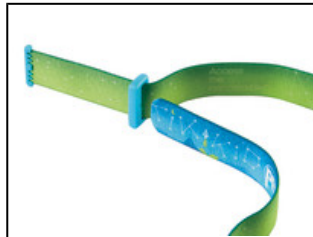

Universe	Sport
Type	Lighting
Category	CLASSIC headlamps
Subcategory	CLASSIC headlamps

Hybrid
CONCEPT

TIKKID

Easy to use and compact, TIKKID is the first Petzl headlamp designed for children. It has a flood beam that offers comfortable vision for reading or playing, inside the house or out. The headband, releasable under tension, and the protected battery pack make it especially suitable for young children.

20 lumen flood beam to preserve sensitive young eyes.

Access to battery pack is protected by a flat-head screw.

Headband is adjustable and releasable under tension.

Short Description Compact headlamp for children of 3 years and older. 20 lumens

- Selling Points**
- 20 lumens of power in high mode to limit photo-biological risk and protect sensitive young eyes
 - Easy to use, with a single button
 - Three lighting modes:
 - low mode, ideal for reading
 - high mode, for playing inside the house or out
 - white blinking mode (20 lumens), to be visible from a distance
 - Headband is adjustable and releasable under tension
 - Access to battery pack is protected by a flat-head screw
 - Phosphorescent reflector is useful for locating the lamp in the dark
 - Automatic shut-off after one hour
 - TIKKID is a HYBRID headlamp: it comes with three standard batteries, and is also compatible with the CORE rechargeable battery
-

- Specification**
- Light output: 20 lumens
 - Weight: 80g
 - Beam pattern: flood
 - Energy: Three AAA/LR03 batteries (included) or CORE rechargeable battery (available as accessory)
 - Battery compatibility: rechargeable Ni-MH or lithium
 - Certification(s): CE, CPSIA
 - Watertightness: IP X4 (weather resistant)
-