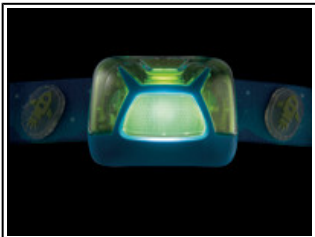

Universe	Sport
Type	Lighting
Category	CLASSIC headlamps
Subcategory	CLASSIC headlamps

Hybrid
CONCEPT

TIKKID

Easy to use and compact, TIKKID is the first Petzl headlamp designed for children. It has a flood beam that offers comfortable vision for reading or playing, inside the house or out. The headband, releasable under tension, and the protected battery pack make it especially suitable for young children.

20 lumen flood beam to preserve sensitive young eyes.

Access to battery pack is protected by a flat-head screw.

Headband is adjustable and releasable under tension.

Short Description Compact headlamp for children of 3 years and older. 20 lumens

- Selling Points**
- 20 lumens of power in high mode to limit photo-biological risk and protect sensitive young eyes
 - Easy to use, with a single button
 - Three lighting modes:
 - low mode, ideal for reading
 - high mode, for playing inside the house or out
 - white blinking mode (20 lumens), to be visible from a distance
 - Headband is adjustable and releasable under tension
 - Access to battery pack is protected by a flat-head screw
 - Phosphorescent reflector is useful for locating the lamp in the dark
 - Automatic shut-off after one hour
 - TIKKID is a HYBRID headlamp: it comes with three standard batteries, and is also compatible with the CORE rechargeable battery
-

- Specification**
- Light output: 20 lumens
 - Weight: 80g
 - Beam pattern: flood
 - Energy: Three AAA/LR03 batteries (included) or CORE rechargeable battery (available as accessory)
 - Battery compatibility: rechargeable Ni-MH or lithium
 - Certification(s): CE, CPSIA
 - Watertightness: IP X4 (weather resistant)
-